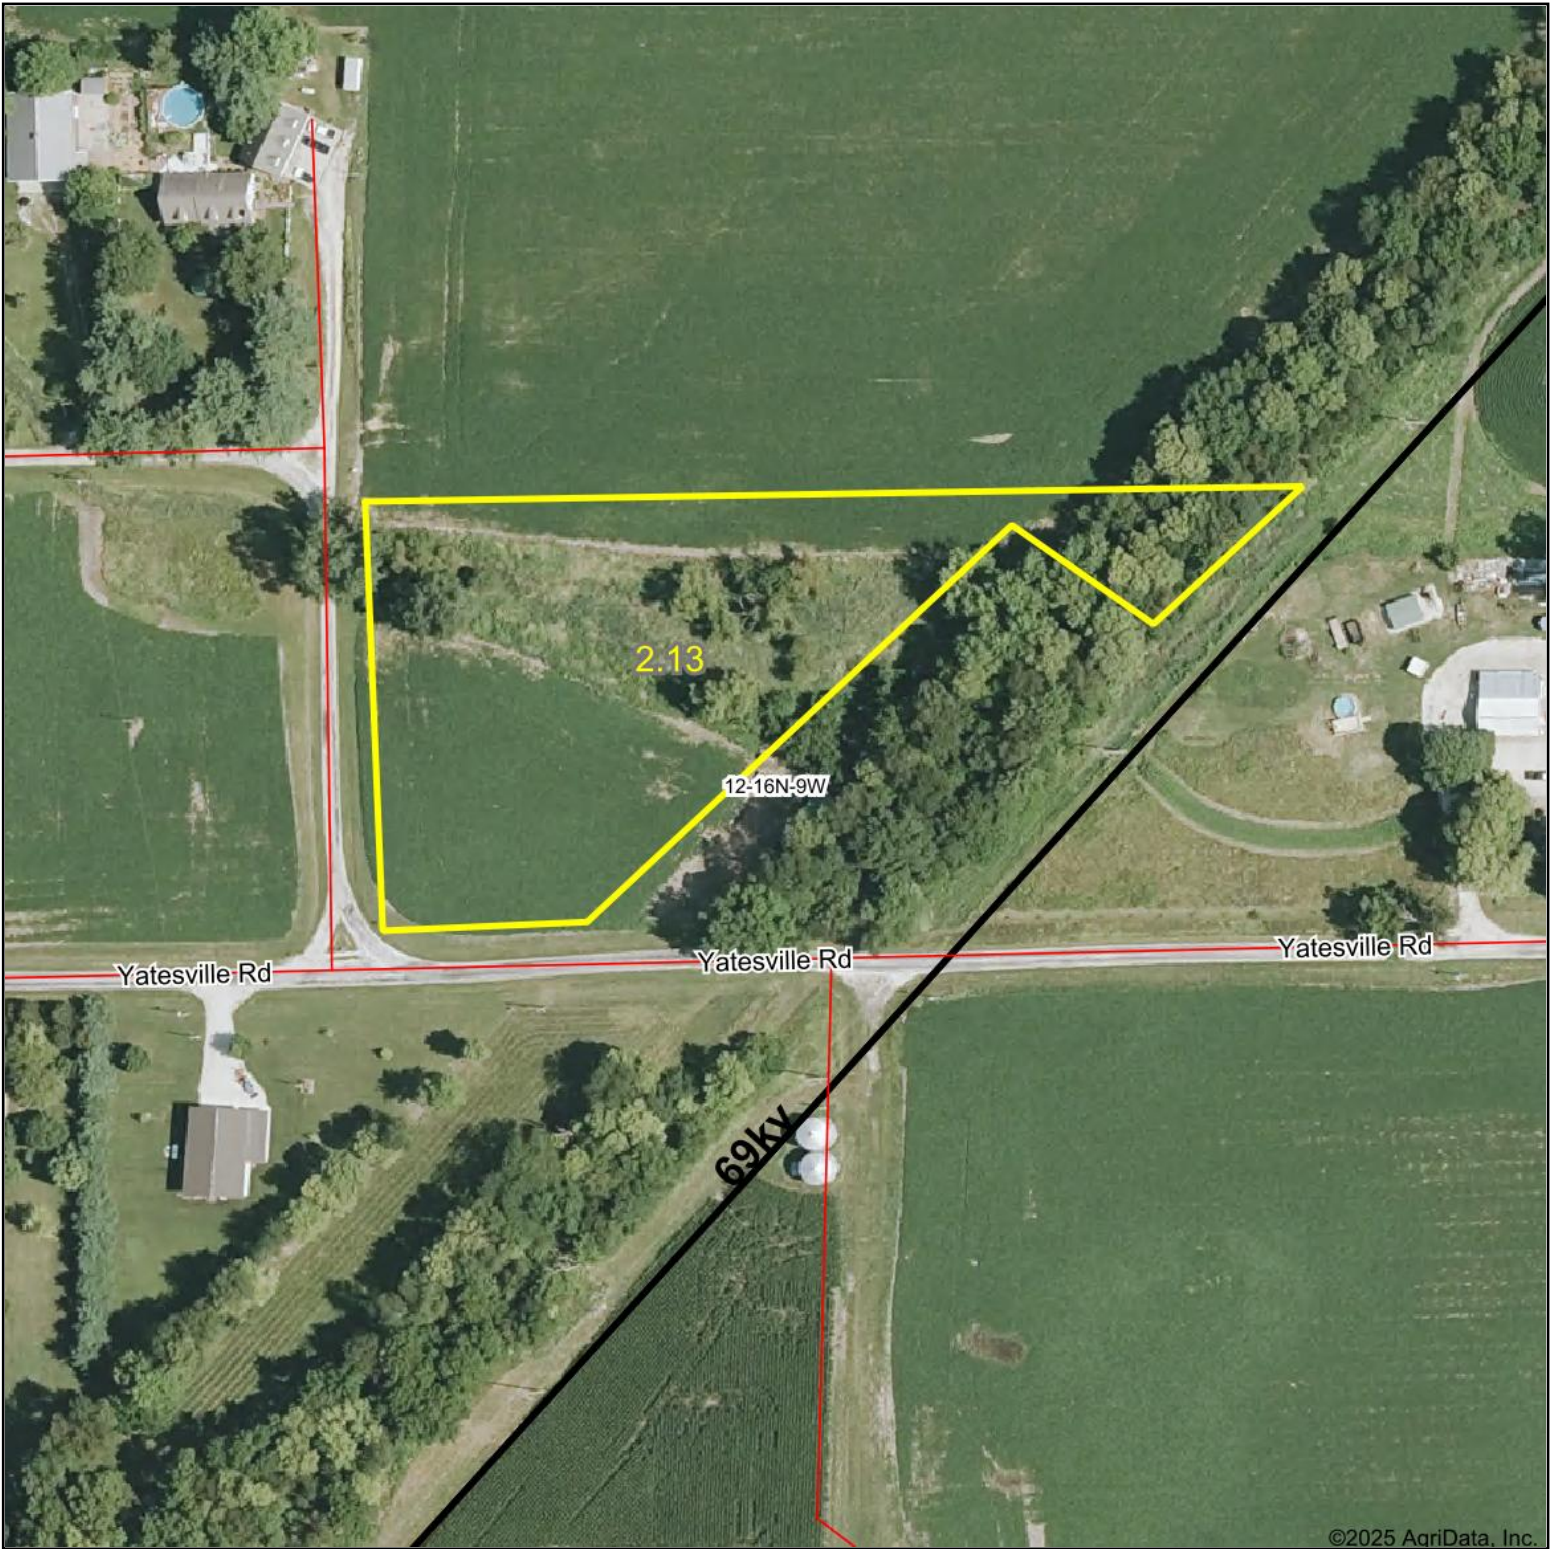

Aerial Map

©2025 AgriData, Inc.

Boundary Center: 39° 50' 47.92, -90° 3' 35.79

12-16N-9W
Morgan County
Illinois

Maps Provided By:

CUSTOMIZED ONLINE MAPPING
© AgriData, Inc. 2023 www.AgriDataInc.com

1/6/2025