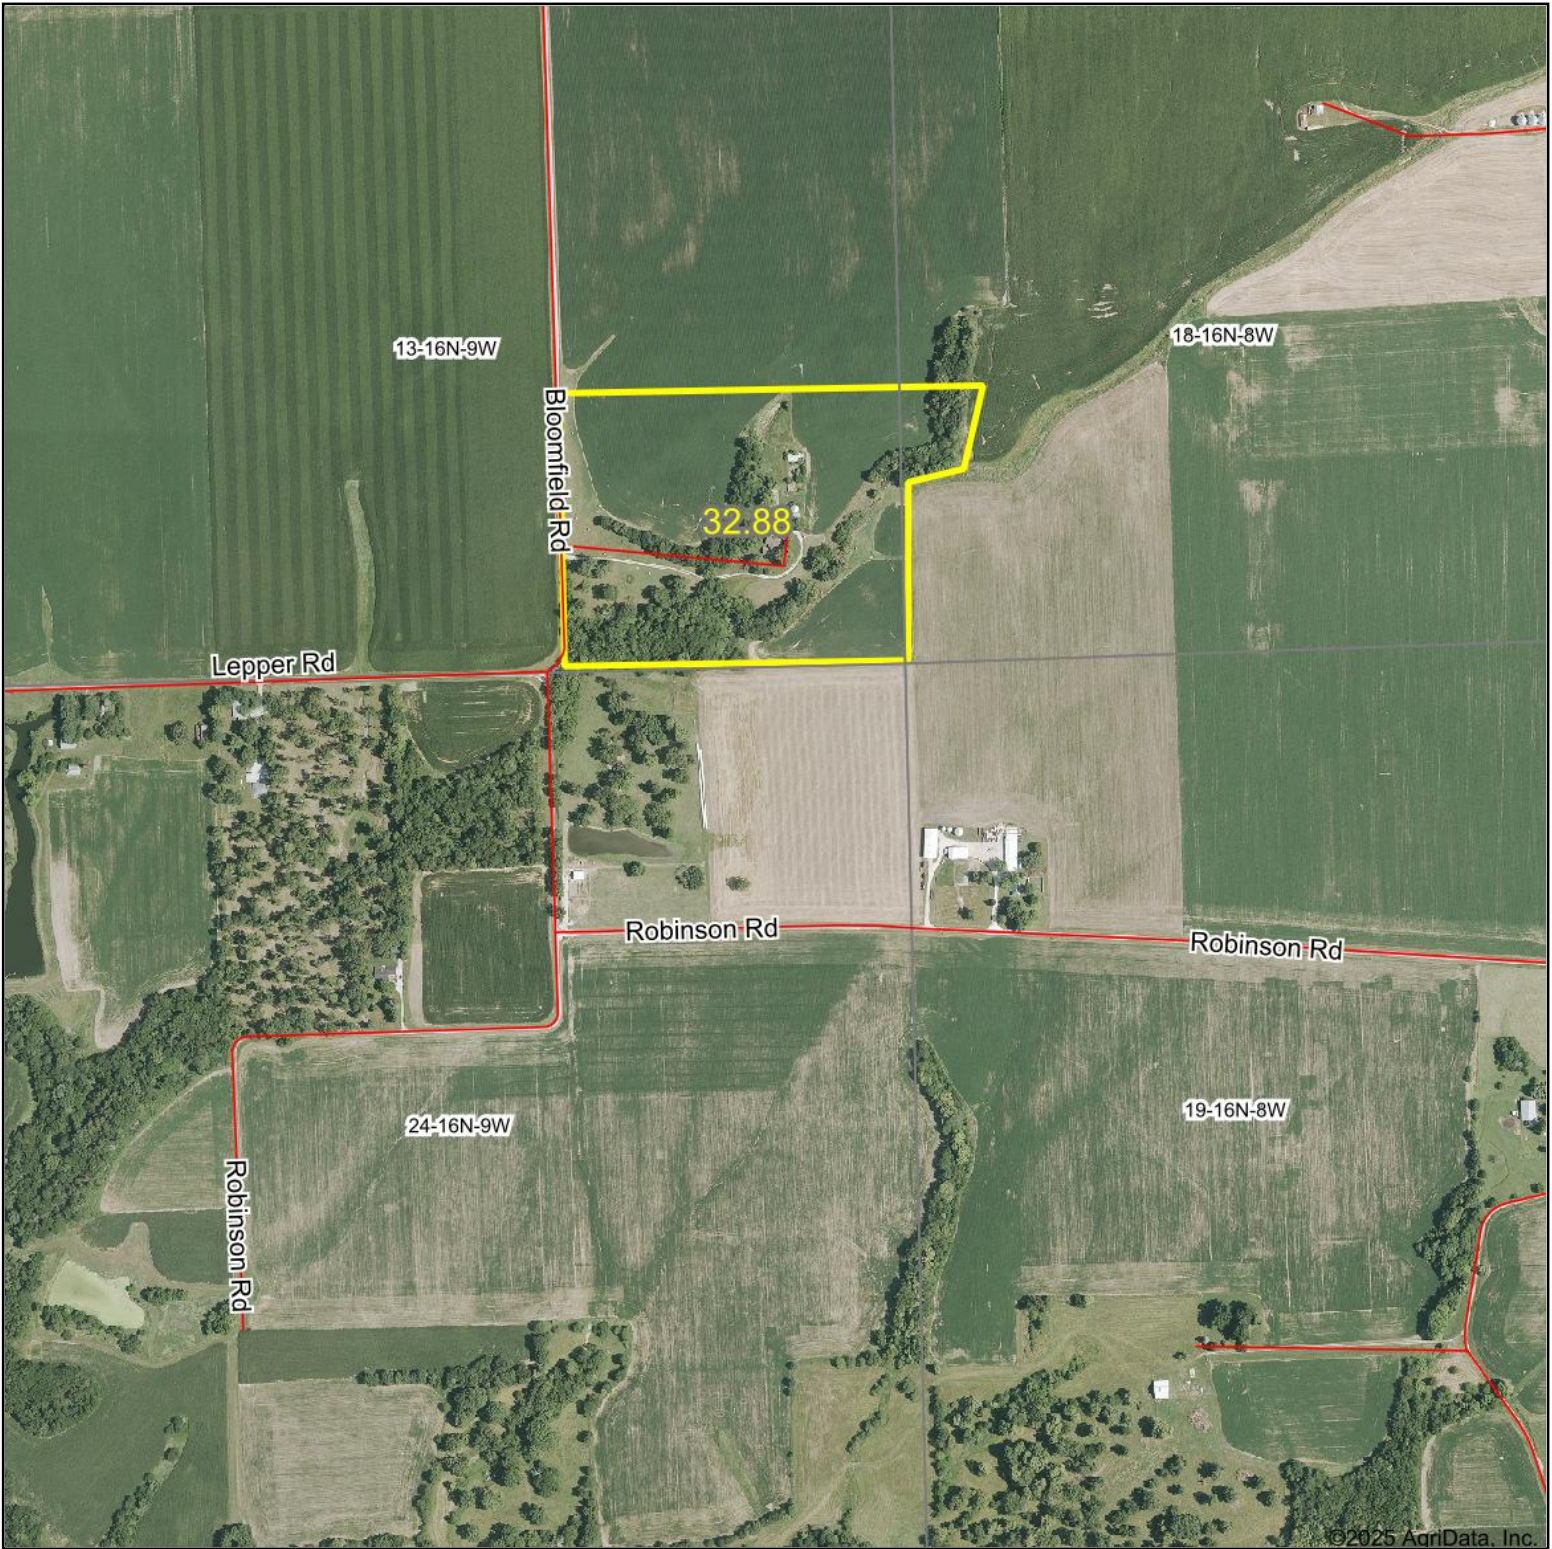

Aerial Map

©2025 AgriData, Inc.

Boundary Center: 39° 49' 49.45, -90° 3' 8.82

13-16N-9W
Morgan County
Illinois

Maps Provided By:

© AgriData, Inc. 2023 www.AgriDataInc.com

1/6/2025