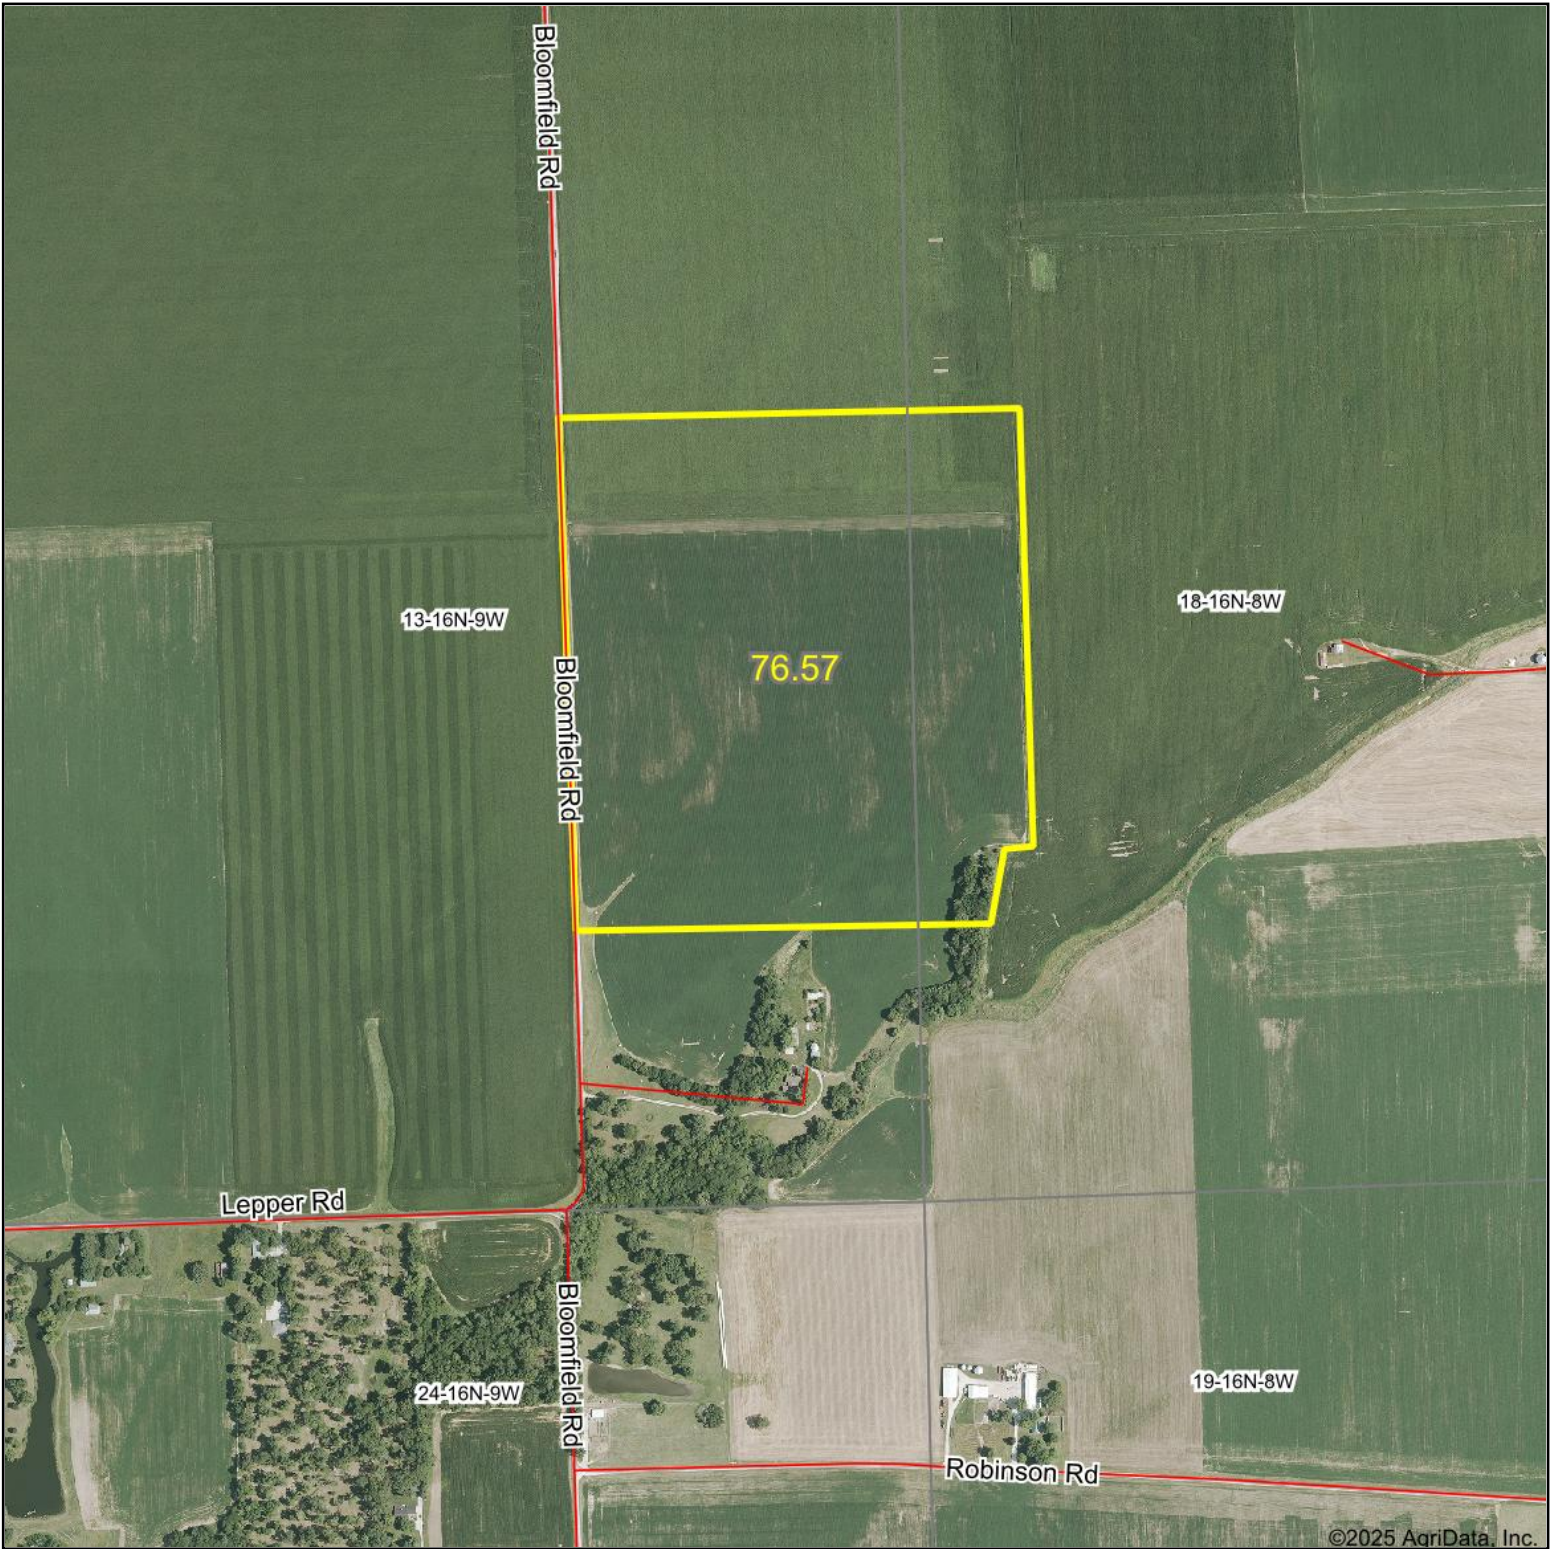

# Aerial Map

©2025 AgriData, Inc.

Boundary Center: 39° 50' 4.12, -90° 3' 7.97

**13-16N-9W**  
**Morgan County**  
**Illinois**