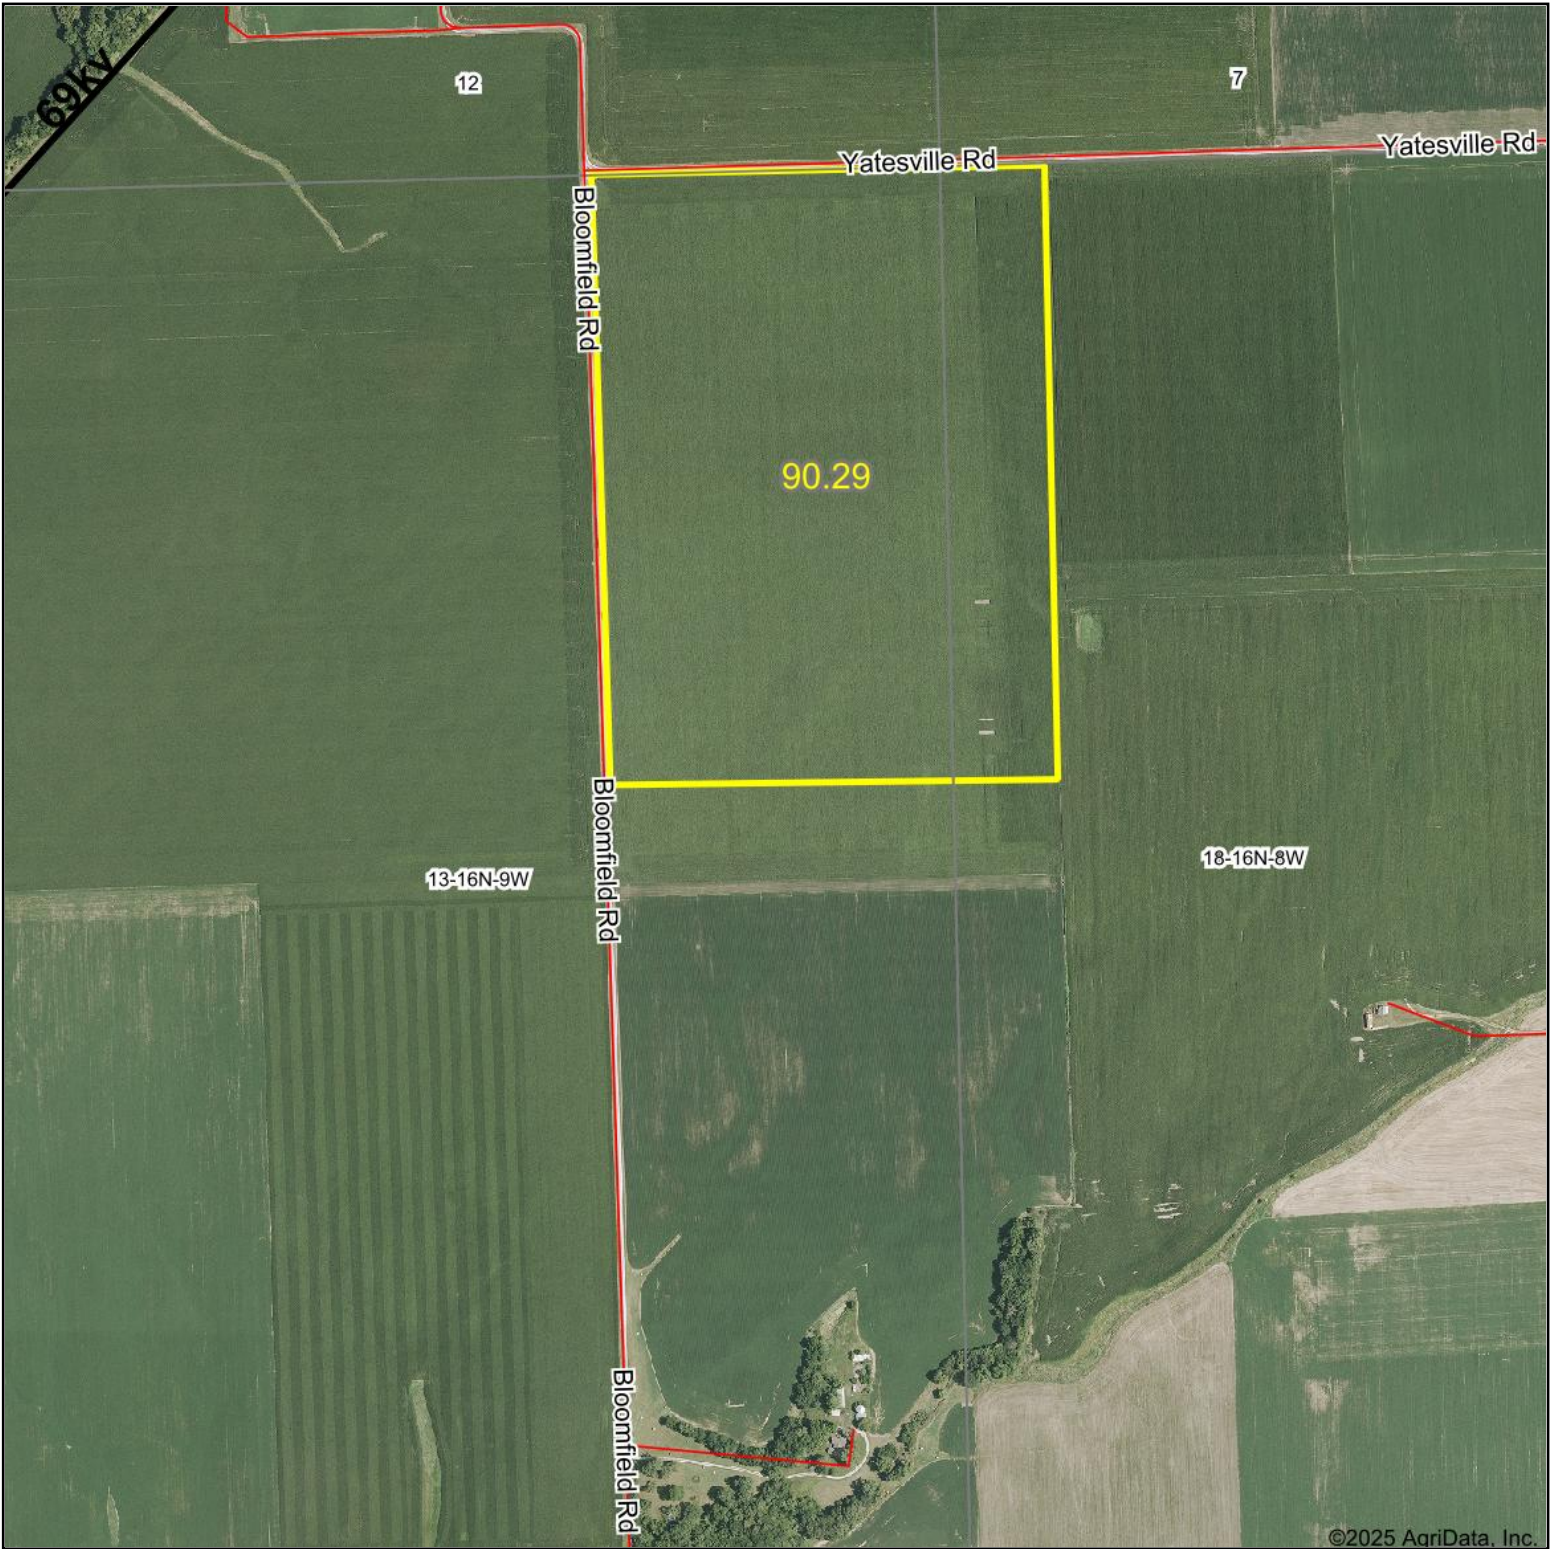

Aerial Map

©2025 AgriData, Inc.

Boundary Center: 39° 50' 24.83, -90° 3' 7.86

13-16N-9W
Morgan County
Illinois

Maps Provided By:

CUSTOMIZED ONLINE MAPPING
© AgriData, Inc. 2023 www.AgriDataInc.com

1/6/2025