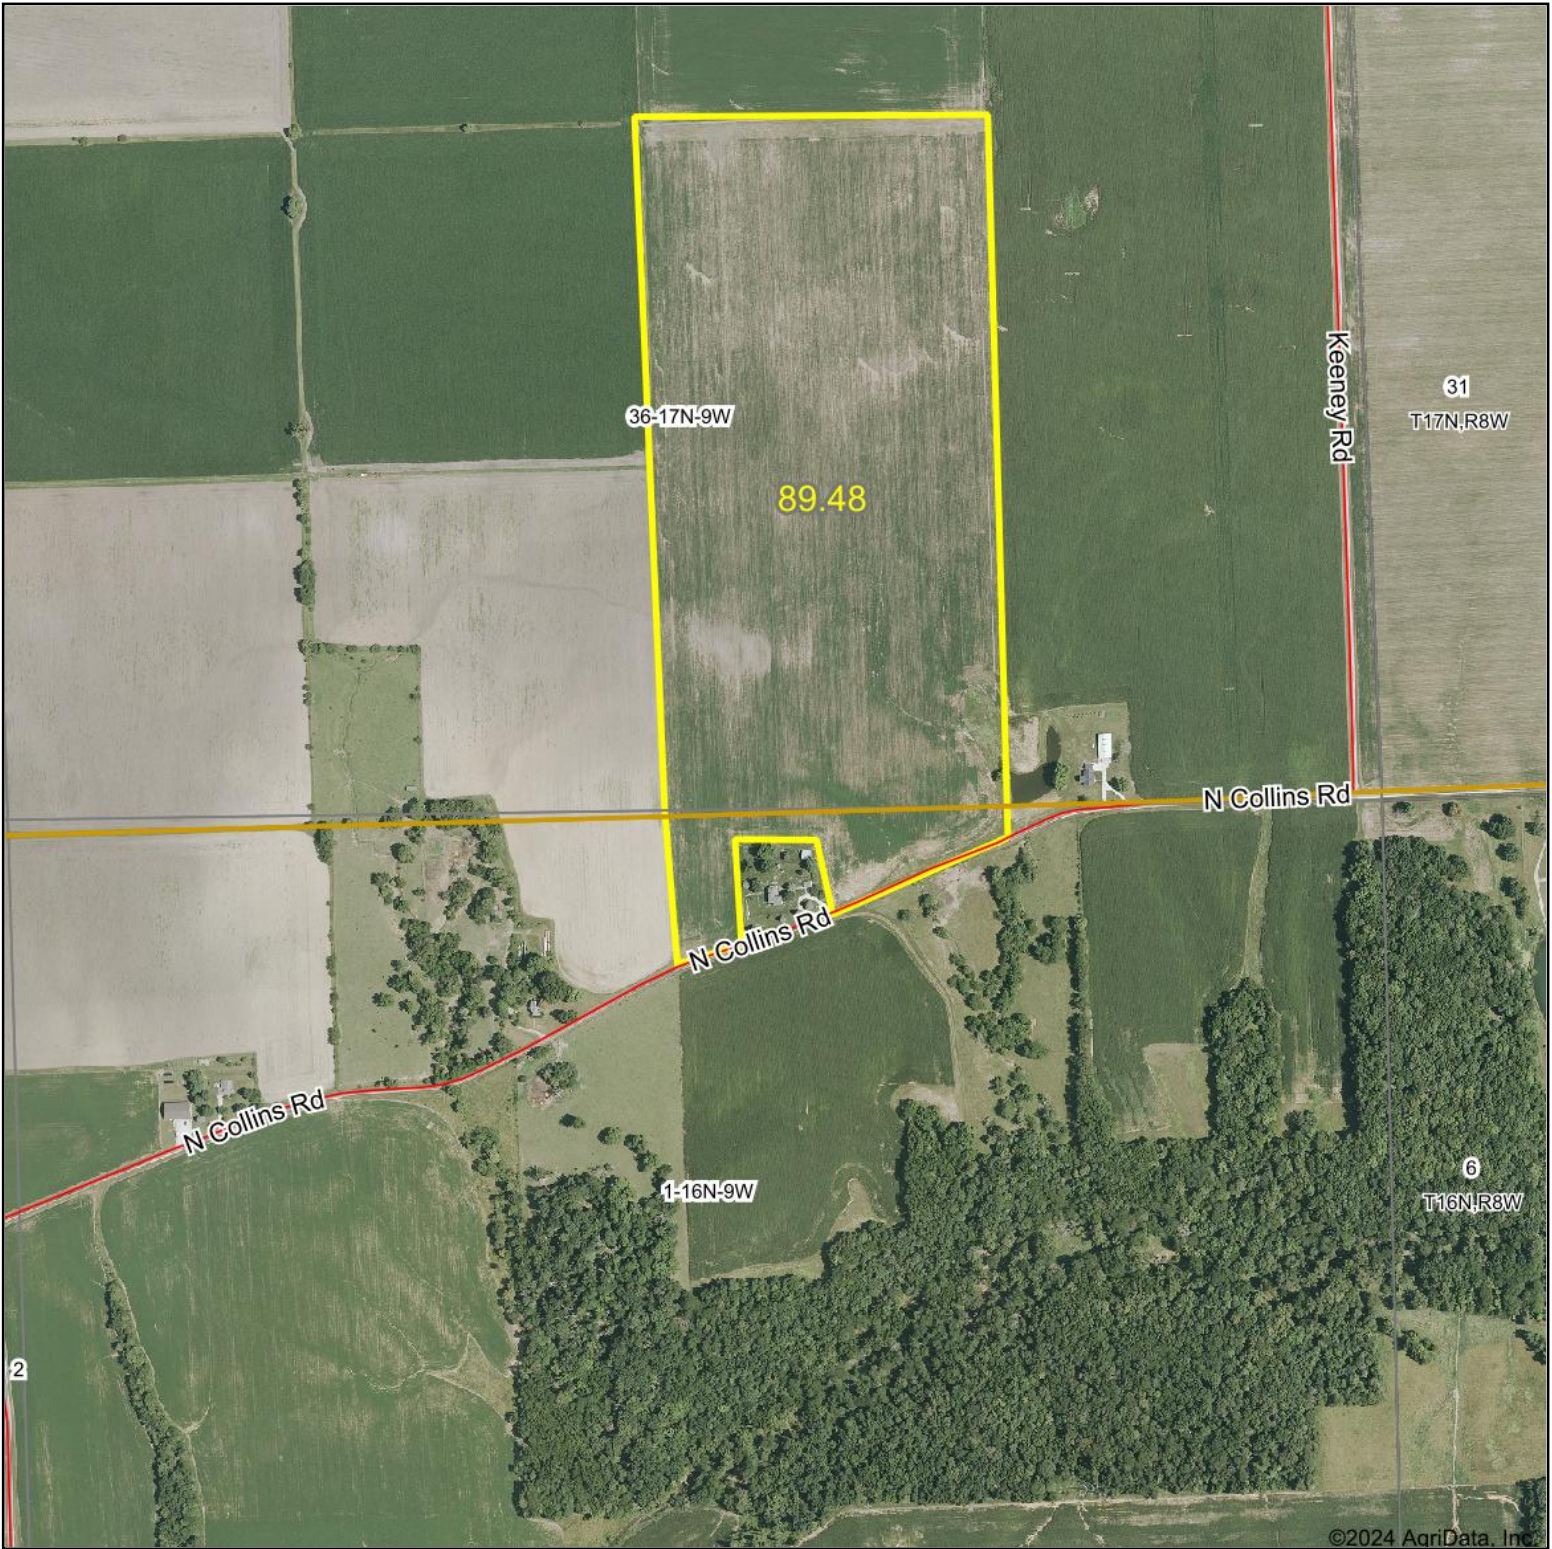

# Aerial Map

Boundary Center: 39° 52' 31.86, -90° 3' 27.95

**36-17N-9W**  
**Cass County**  
**Illinois**