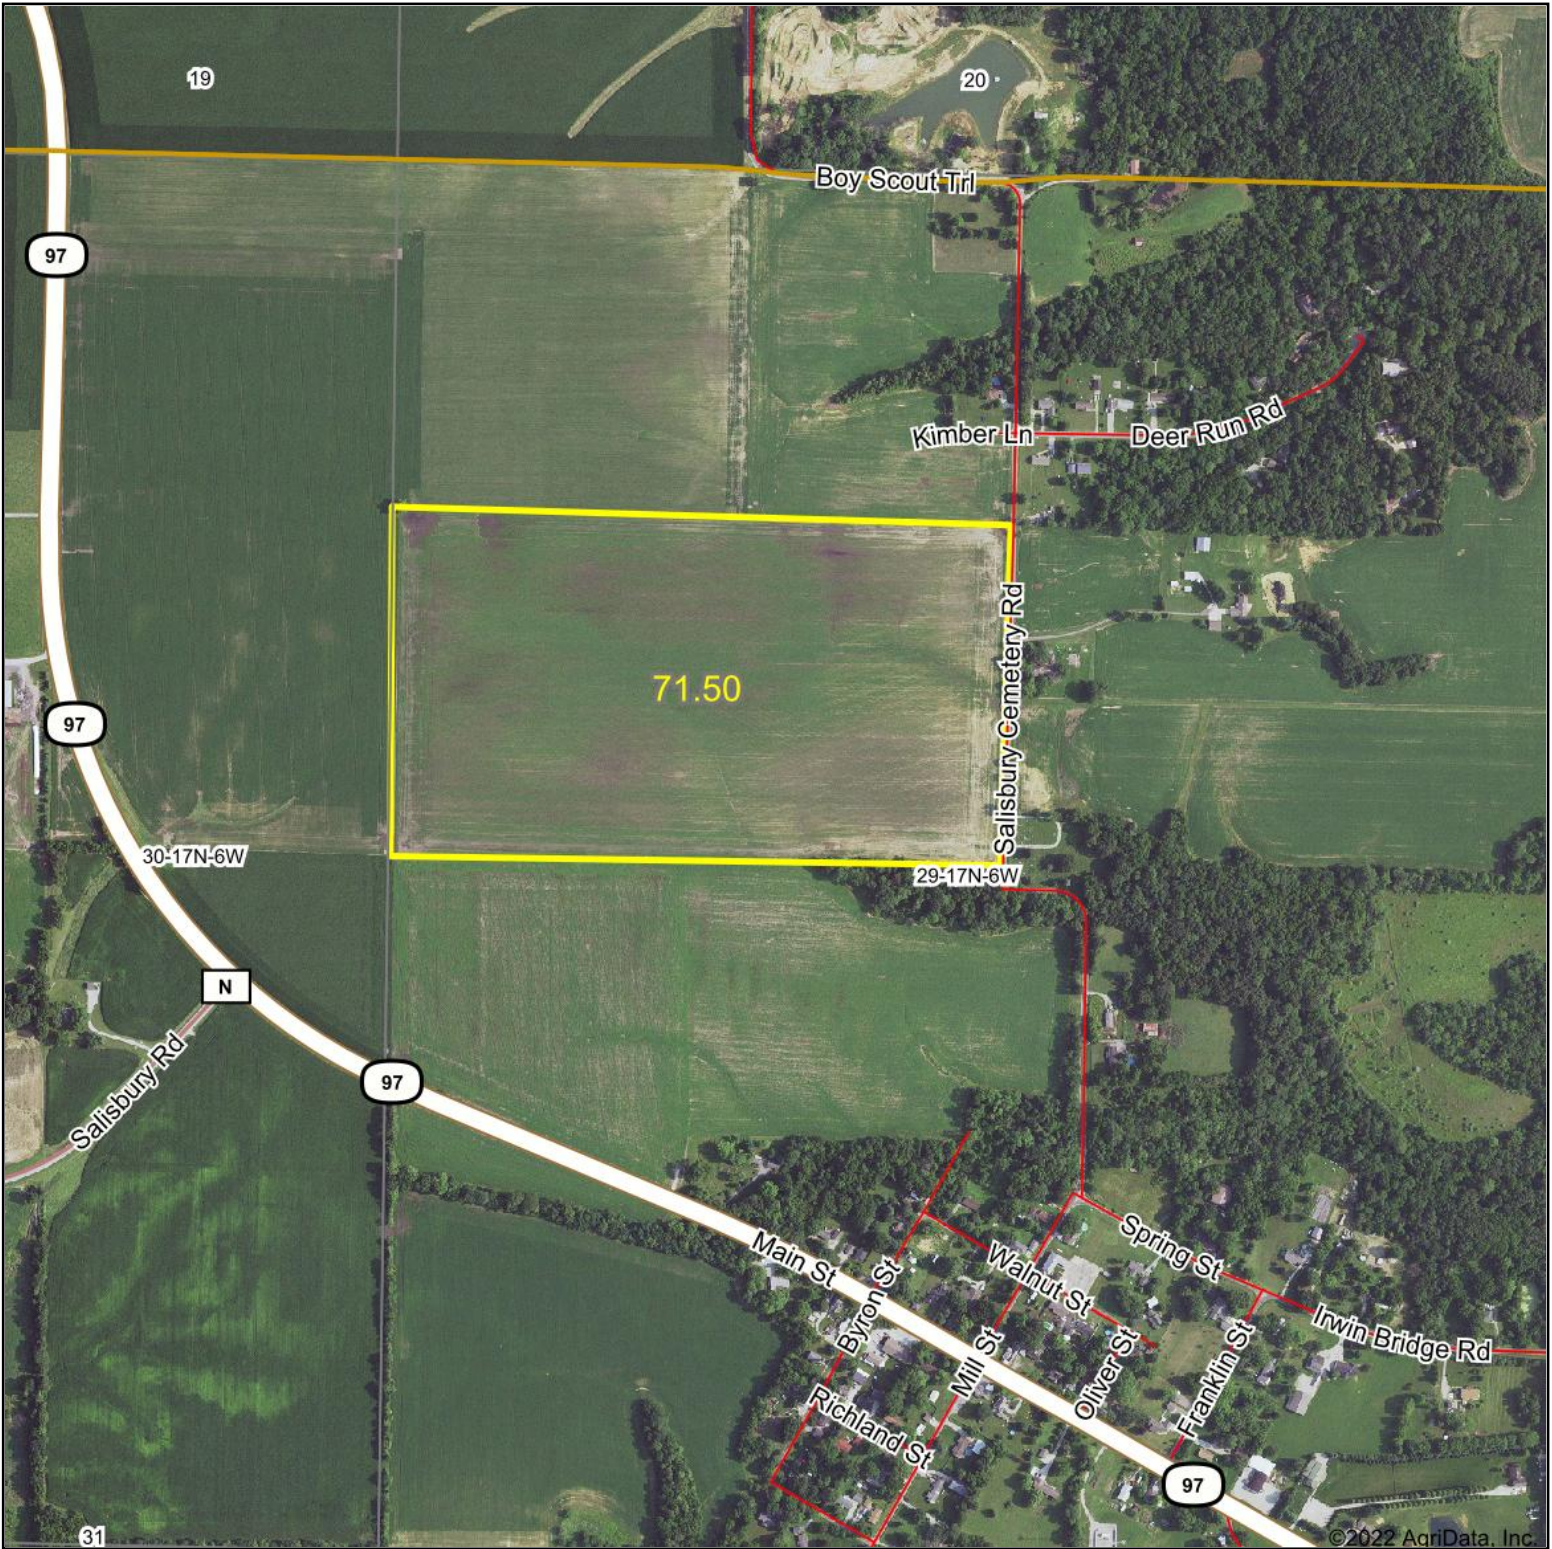

Aerial Map

Map Center: 39° 53' 45.63, -89° 48' 4.82

29-17N-6W
Sangamon County
Illinois

11/29/2022