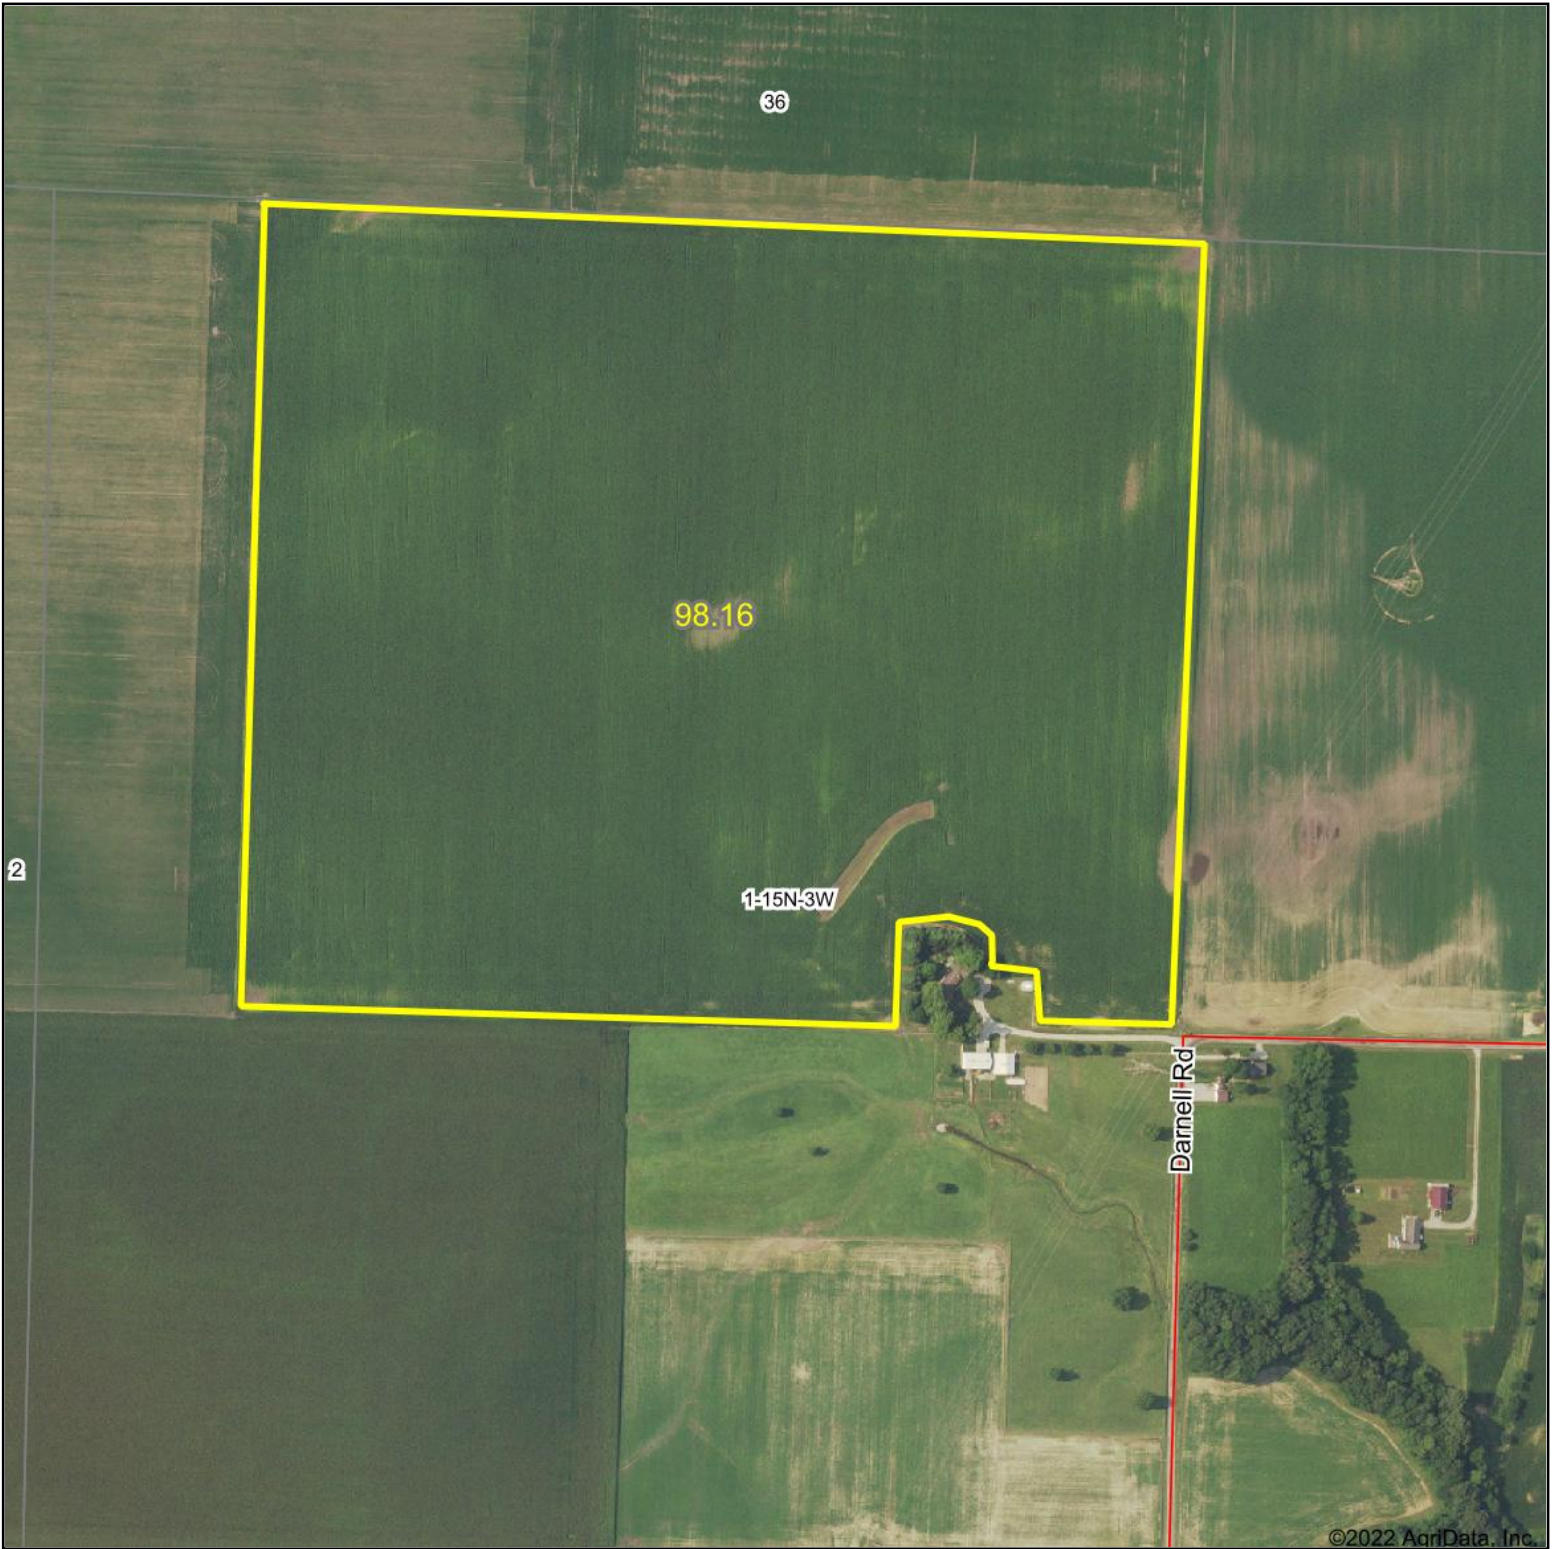

Aerial Map

©2022 AgriData, Inc.

Map Center: 39° 47' 2.4, -89° 22' 52.48

1-15N-3W
Sangamon County
Illinois

5/6/2022