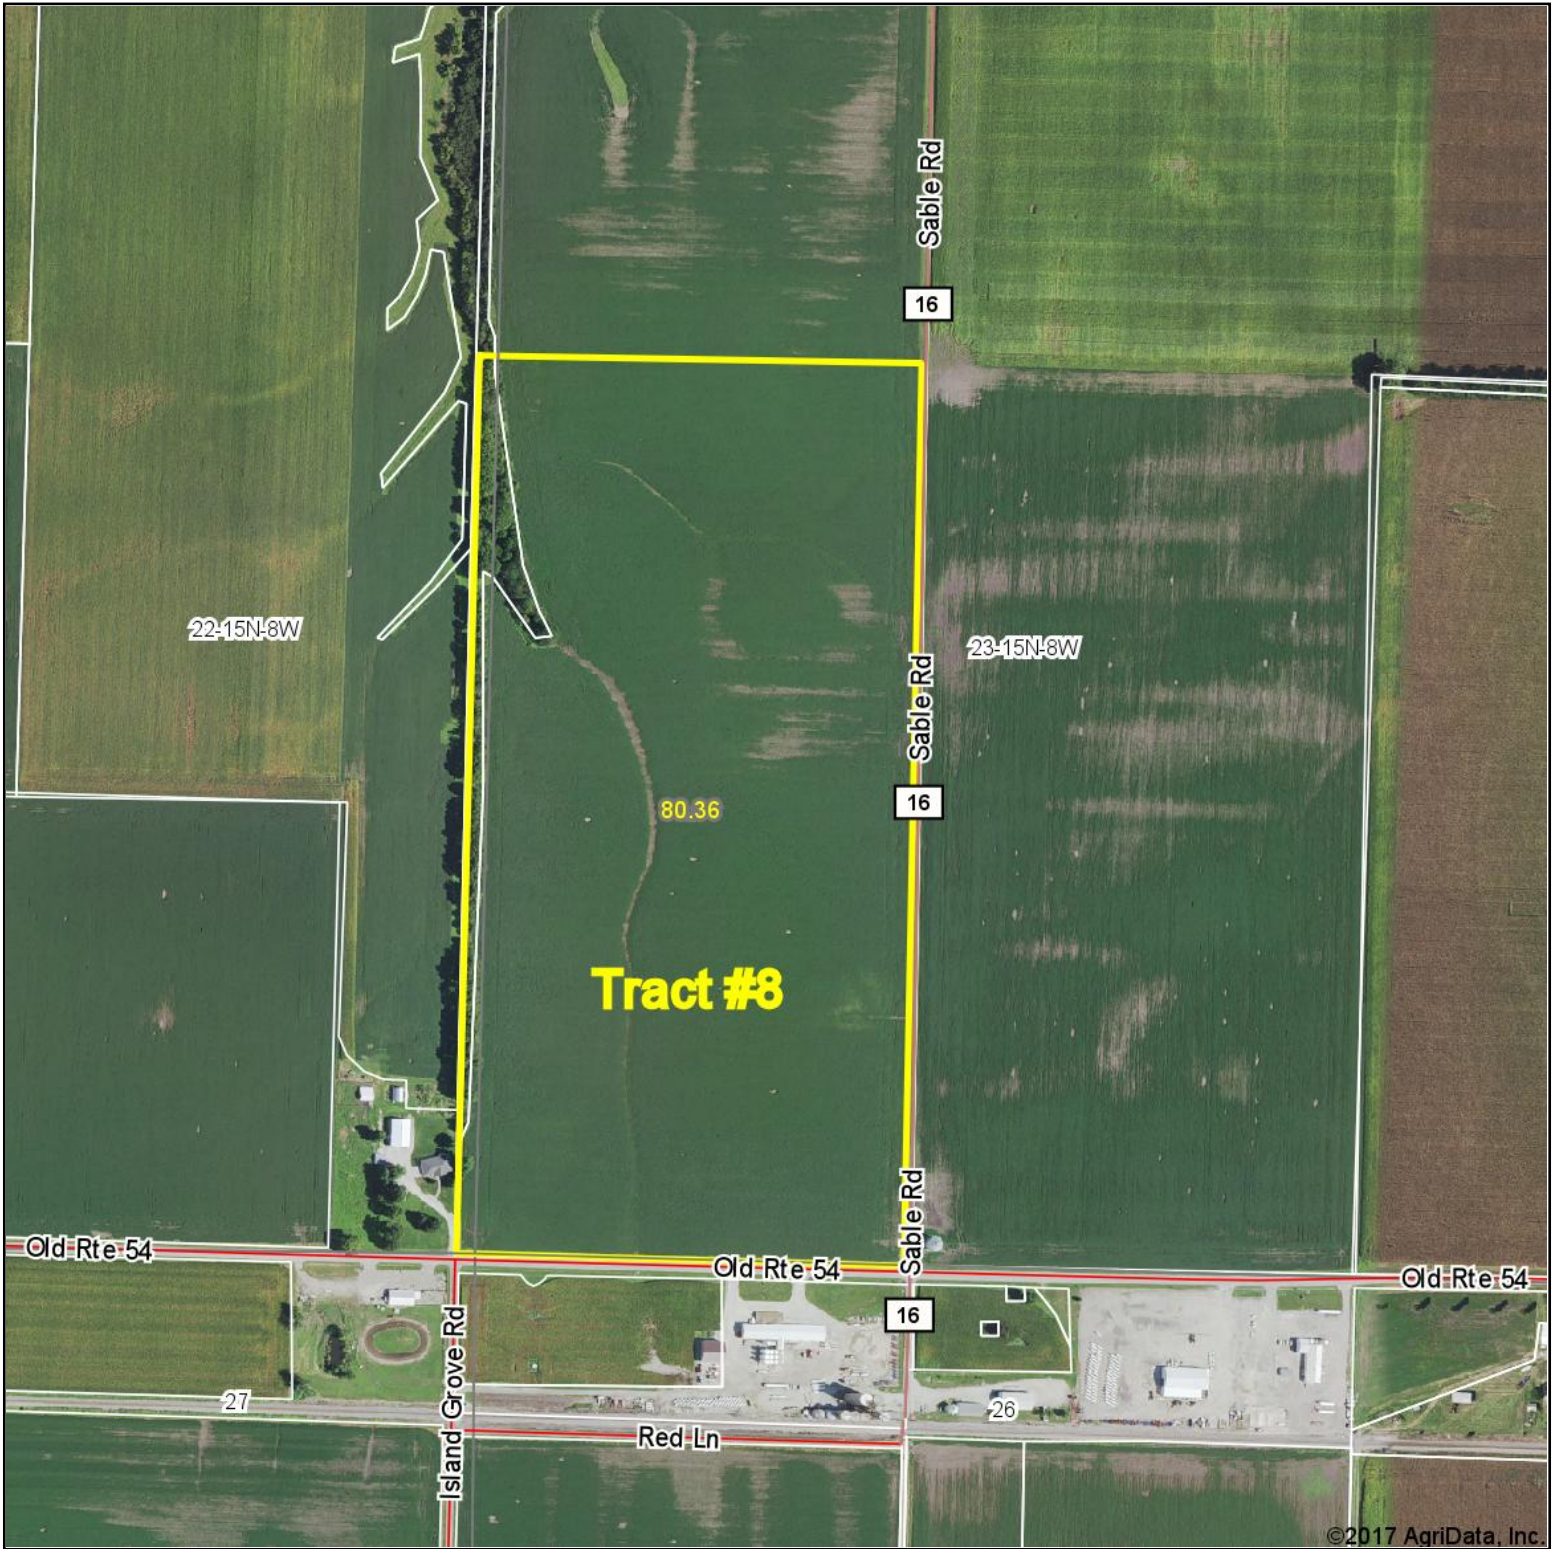

Aerial Map

map center: 39° 43' 45.49, -89° 57' 45.87

Maps Provided By:

© AgriData, Inc. 2017

www.AgriDataInc.com

23-15N-8W
Sangamon County
Illinois

2/2/2017